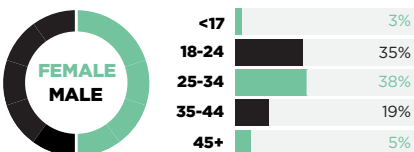

ONE OF THE MOST INFLUENTIAL BRITISH PRODUCERS OF THE LAST 25 YEARS.

From his ground-breaking jungle anthem **Original Nuttah**, to his timely switch into dubstep, house and roots reggae in the 00s, to his behind-the-scenes production work for multi-million selling pop RnB acts, Shy's ability to fuse sound-system culture with electronic futurism and classic song writing has **defined the music of successive generations.**

SHY FX

HEADLINES

- Hit record, platinum selling producer counting **OVER 4 MILLION SALES** to his name
- Collaborated with **CARA DELEVINGE, IDRIS ELBA, DIZZEE RASCAL, LILY ALLEN, GHETTS, KOJEY RADICAL & WILEY**
- Released his **'RAGGAMUFFIN' ALBUM** (March 2019) to massive critical acclaim
- Owner and curator of his critically acclaimed **'CULT.URE'** events
- **FESTIVAL HEADLINER**
- **SOLD OUT** London headline show (1,000 tickets)

FOLLOWERS

300K

FANBASE

INTERESTS

- SUSTAINABILITY
- RECYCLING
- FASHION
- TRAVEL
- FOOD

INSANITY
RECORDS